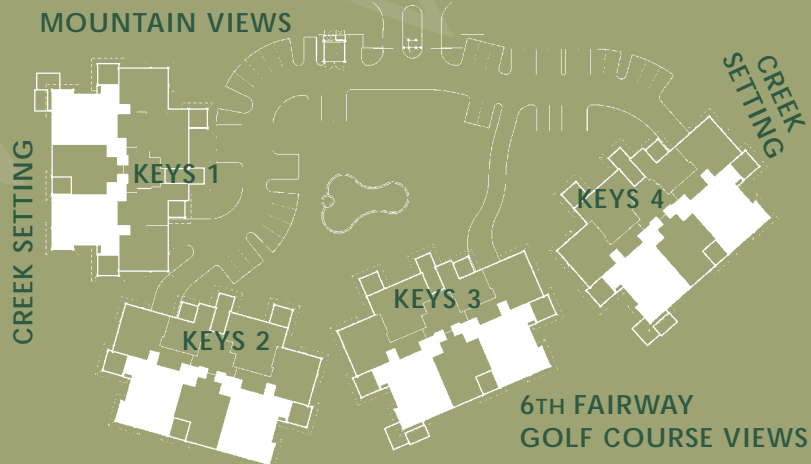

### BUILDING UNIT NUMBERS

The Keys 1 3, 5, 10, 12, 17, 19

The Keys 2 24, 26, 31, 33, 38, 40

The Keys 3 45, 47, 52, 54, 59, 61

The Keys 4 66, 68, 73, 75, 80, 82

### MOUNTAIN VIEWS

# THE keys

Paradise Palms  
COUNTRY CLUB

a world of its own

Unit Type D :  
Two Bedroom plus study