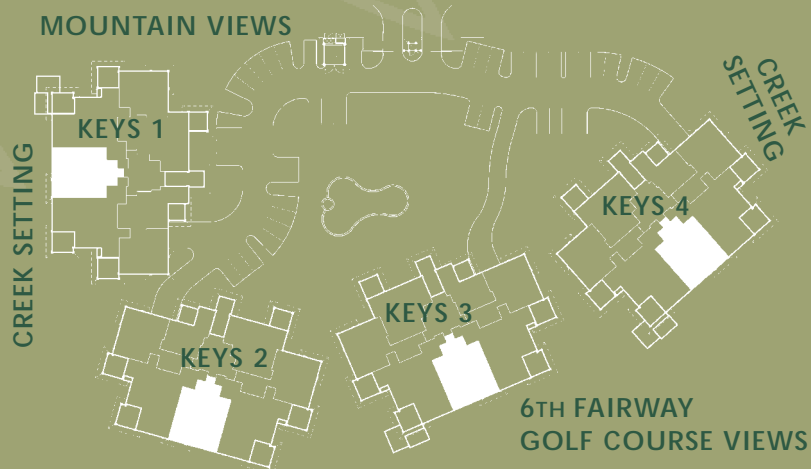

### MOUNTAIN VIEWS

# THE keys

Paradise Palms  
COUNTRY CLUB

a world of its own

Unit Type D :  
Two Bedroom plus study

#### MOUNTAIN VIEWS