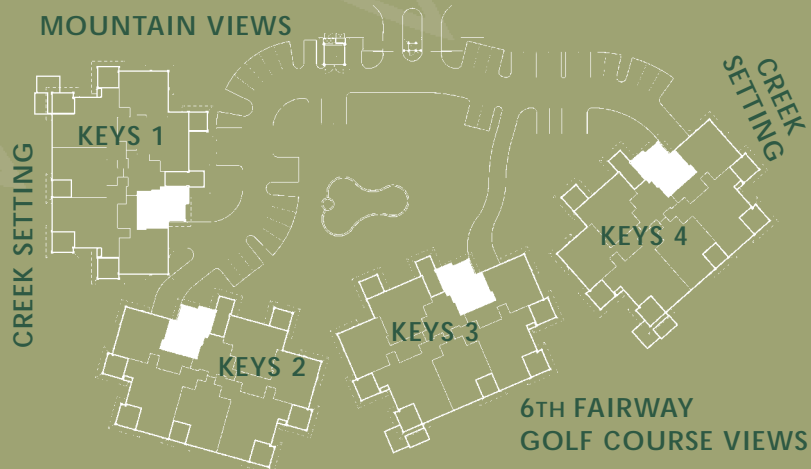

# THE keys

Paradise Palms  
COUNTRY CLUB

a world of its own

Unit Type A :  
One Bedroom plus study

**FLOOR AREA :**

Internal:	67.14sqm
Lanai:	12.22sqm
Total:	79.36sqm

**BUILDING UNIT NUMBERS**

The Keys 1	1, 8, 15
The Keys 2	22, 29, 36
The Keys 3	49, 56, 63
The Keys 4	64, 71, 78

**MOUNTAIN VIEWS**

# THE keys

Paradise Palms  
COUNTRY CLUB

a world of its own

# THE keys

Paradise Palms  
COUNTRY CLUB

a world of its own

Unit Type D :  
Two Bedroom plus study